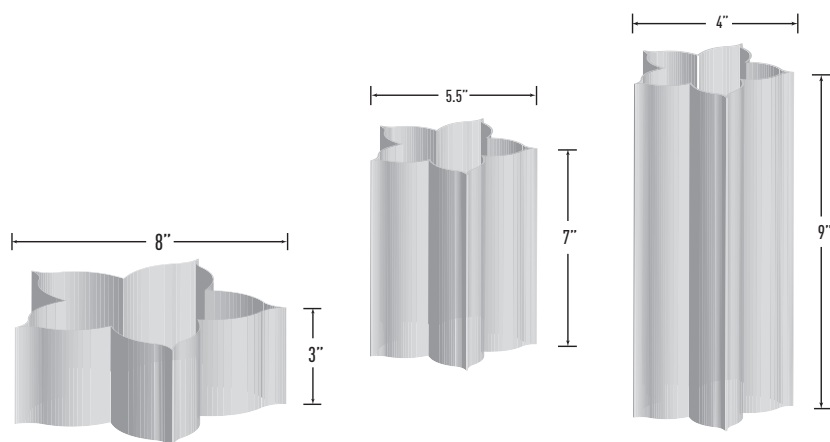

### DIMENSIONS

bowl: 8"W x 3"H  
 short: 5.5"W x 7"H  
 tall: 4"W x 9"H

### CODE

bowl: POR-STF-B  
 short: POR-STF-S  
 tall: POR-STF-T

SET OF 3 POR-STF-SET

STARFRUIT VASES