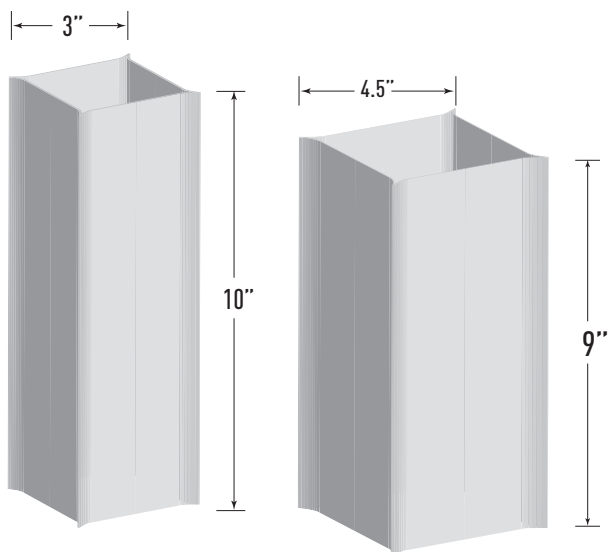

LEAD TIME

1 week

DIMENSIONS

small: 3"W x 10"H
large: 4.5"W x 9"H

CODE

small: POR-PIN-S
large: POR-PIN-L

SET OF 2 POR-PIN-SET

PINCH VASES