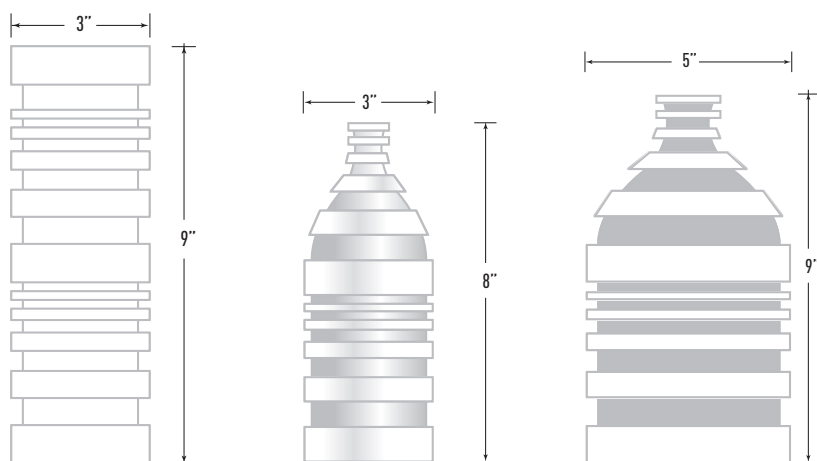

### DIMENSIONS

small bottle: 3"W x 8"H  
 large bottle: 5"W x 9"H  
 vase: 3"W x 9"H

### CODE

small bottle: POR-GRV-SB  
 large bottle: POR-GRV-LB  
 vase: POR-GRV-VA

### SET OF 3

POR-GRV-SET

GROOVE VASES