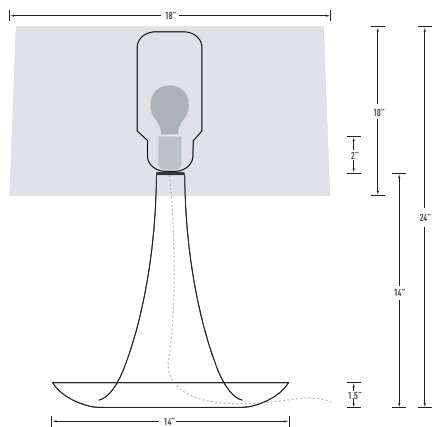

Bold and flamboyant, the base of the Trumpette table lamp curls upward playfully, reflecting warm light in its basin.

MATERIALS

- incandescent 120v bulb, up to 100 watts, not included
- lamp shade available in crème linen, rough linen or black linen

LEAD TIME

varies by quantity and color.
some colors stocked, call for details.

DIMENSIONS

24" H x 18" W overall
base 14" diameter

TRUMPETTE LAMP IN GRAY WITH ROUGH LINEN SHADE

* dimensions may vary slightly