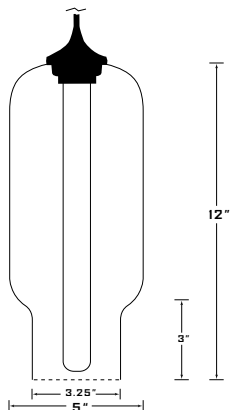

DESIGNER

Jeremy Pyles

DESIGN DATE

2004

MATERIALS

fixture is supplied with

- tubular incandescent 120v bulb, 75 watts
- 4' black cord set (can be cut on site)
longer cord sets available by special order
- black ceiling canopy
white canopy also available

SERIES

Silica

LEAD TIME

allow 2 -3 weeks for delivery.
most colors stocked, call for details.

DIMENSIONS

12"H x 5"W

CODE

PEN-PHA