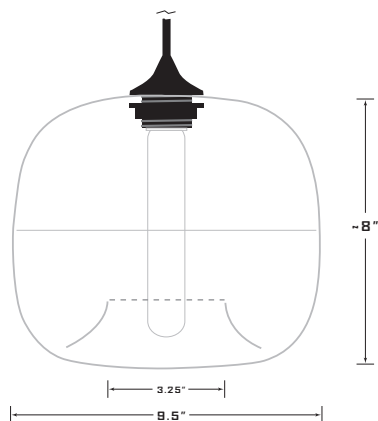

MATERIALS

fixture is supplied with

- incandescent 120v bulb, 30 watts @ 120v, 60 watts @ 240v
- 4' black cord set (can be cut on site)
longer cord sets available by special order
- black ceiling canopy (white canopy also available)

LEAD TIME

varies by quantity and color.
some colors stocked, call for details.

DIMENSIONS

8"H x 9.5"W

ENCALMO STAMEN IN CHOCOLATE/SAPPHIRE & CHOCOLATE/SMOKE

CLIENT INFO

CLIENT	PROJECT	ROOM	PLACEMENT
PREPARED BY	COMPANY	PHONE	EMAIL
APPROVED BY	DATE		