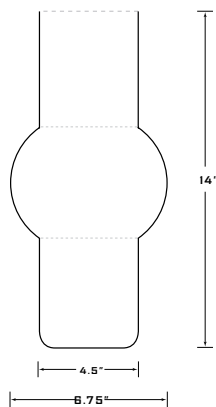

LEAD TIME

allow 4 - 6 weeks for delivery.

some colors stocked, call for details.

DIMENSIONS

14"H x 6.75"W

CODE

GL-BOA-VS

BOA VASE IN AMBER