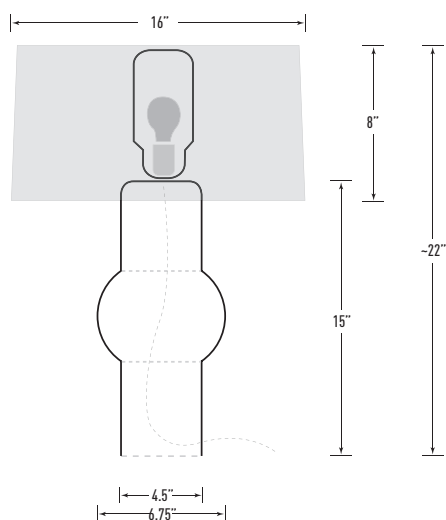

MATERIALS

- incandescent 120v bulb, up to 100 watts, not included
- lamp shade available in crème linen, rough linen or black linen

LEAD TIME

varies by quantity and color.
some colors stocked, call for details.

DIMENSIONS

22"H x 16"W overall
base 6.75" diameter

BOA LAMP IN CRIMSON, BLACK LINEN SHADE

CRIMSON

GRAY

AMBER

CHOCOLATE

CLIENT INFO