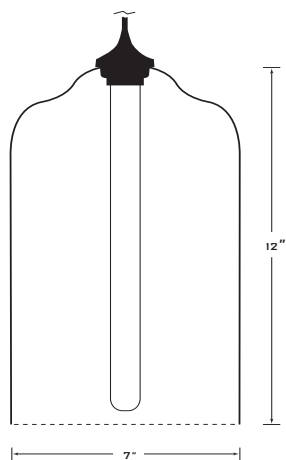

MATERIALS

fixture is supplied with

- tubular incandescent 120v bulb, 75 watts
- 4' black cord set (can be cut on site)
longer cord sets available by special order
- black ceiling canopy (white canopy also available)

LEAD TIME

varies by quantity and color.
some colors stocked, call for details.

DIMENSIONS

12"H x 7"W

BELLA IN SMOKE, CHOCOLATE & AMBER

CLIENT INFO

CLIENT	PROJECT	ROOM	PLACEMENT
PREPARED BY	COMPANY	PHONE	EMAIL
APPROVED BY	DATE		